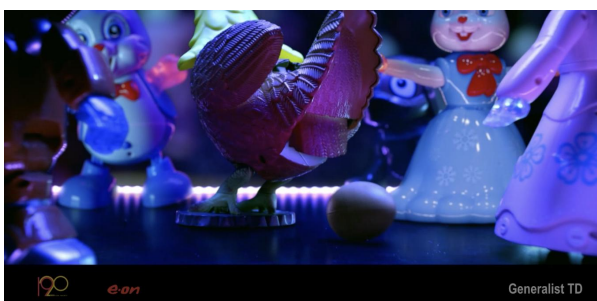

Nineteen Twenty
EON (Featuring the Gorillaz)
Generalist TD

Asset creation and projections setup. Drones lookdev and lighting. Houdini/Mantra.

[Gorillaz x E.ON - Vol 1 (We Got The Po...](#)