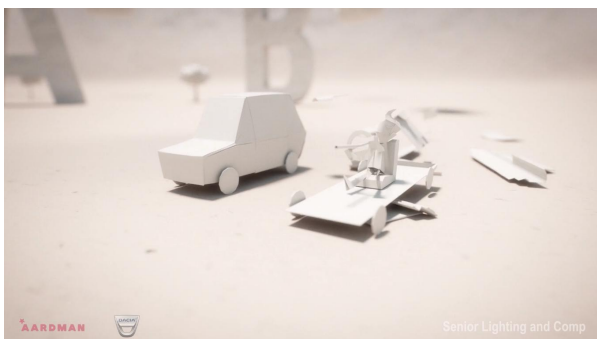

Aardman Animations
Dacia
Senior Lighting and Comp

Sole lighter/comp entire project, single shot, over 1 minute. Animated 'in camera' DOF. Maya/Arnold.

[Simple is Smart - Dacia](#)