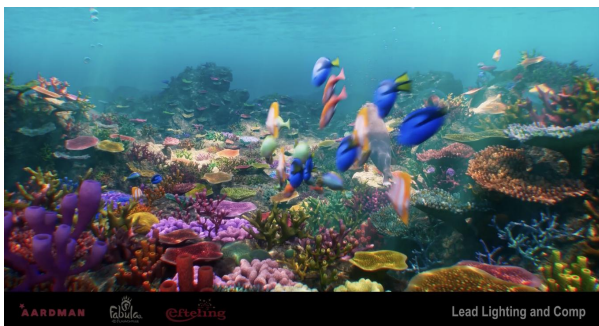

Aardman Animations
Fabula (AKA The Bear and the Squirrel)
Efteling Theme Park
Lead lighting and Comp

Maya/Arnold and 3D Nuke setups. Worked with FX to look dev the transformation effect. Particle FX in comp (for additional 3d effect)

[Behind the scenes bij Fabula - Wie dee... (On camera at 8:35)](#)