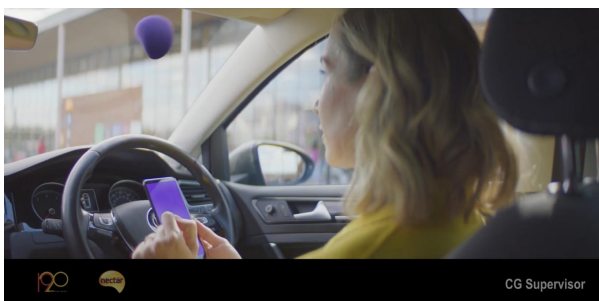

Nineteen Twenty
Nectar
CG Supervisor

Supervision and various tasks including asset creation, wobble FX and lighting. Houdini/Mantra. Problem solving.

[Get your Nectar on with the new Nectar...](#)