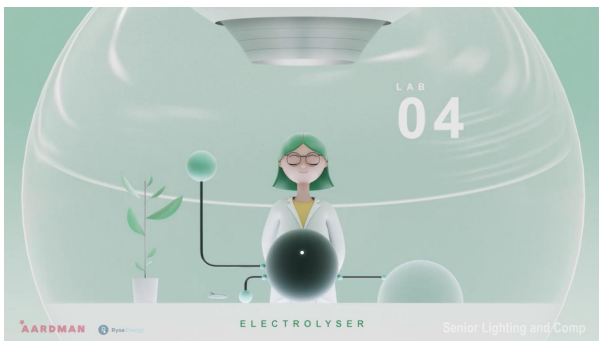

Aardman Animations
Ryse Energy
Senior Lighting and Comp

Stylised lighting and comp. Maya/Arnold.