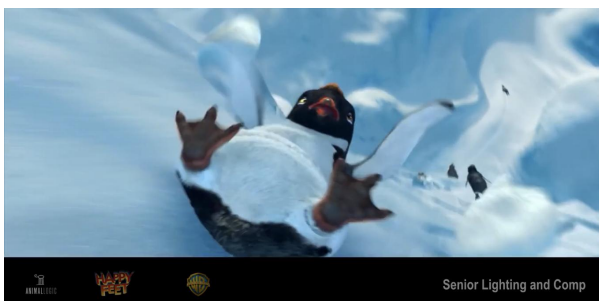

Animal Logic
Happy Feet
Warner Brothers
Senior Lighting and Comp

Maya/Mayaman/PRman setups. Scripted layer setups. Key lighting on 2 sequences.

[Happy Feet - Official Trailer 2006 [HD]](#)