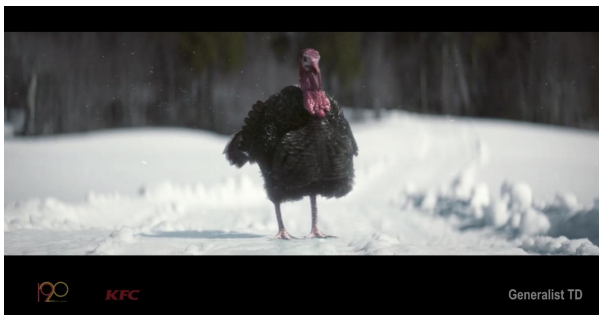

Nineteen Twenty
KFC
Generalist TD
(Including 2 weeks holiday CG Sup cover)

Creation and look dev of all feathers for the turkey and chicken. Groom and Look Dev for turkey. Additional wind/footprint FX and shot lighting. Houdini/Mantra.

[KFC UK Christmas Advert 2018](#)