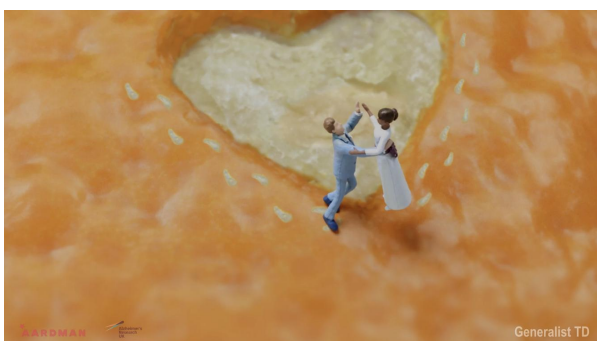

Animal Logic
Happy Feet
Warner Brothers
Senior Lighting and Comp

Maya/Mayaman/PRman setups. Scripted layer setups. Key lighting on 2 sequences.

[Happy Feet - Official Trailer 2006 \[HD\]](#)

Aardman Animations
Dacia
Senior Lighting and Comp

Sole lighter/comp entire project, single shot, over 1 minute. Animated 'in camera' DOF. Maya/Arnold.

[Simple is Smart - Dacia](#)

Aardman Animations
Share the Orange
Alzheimer's Research UK
Generalist TD